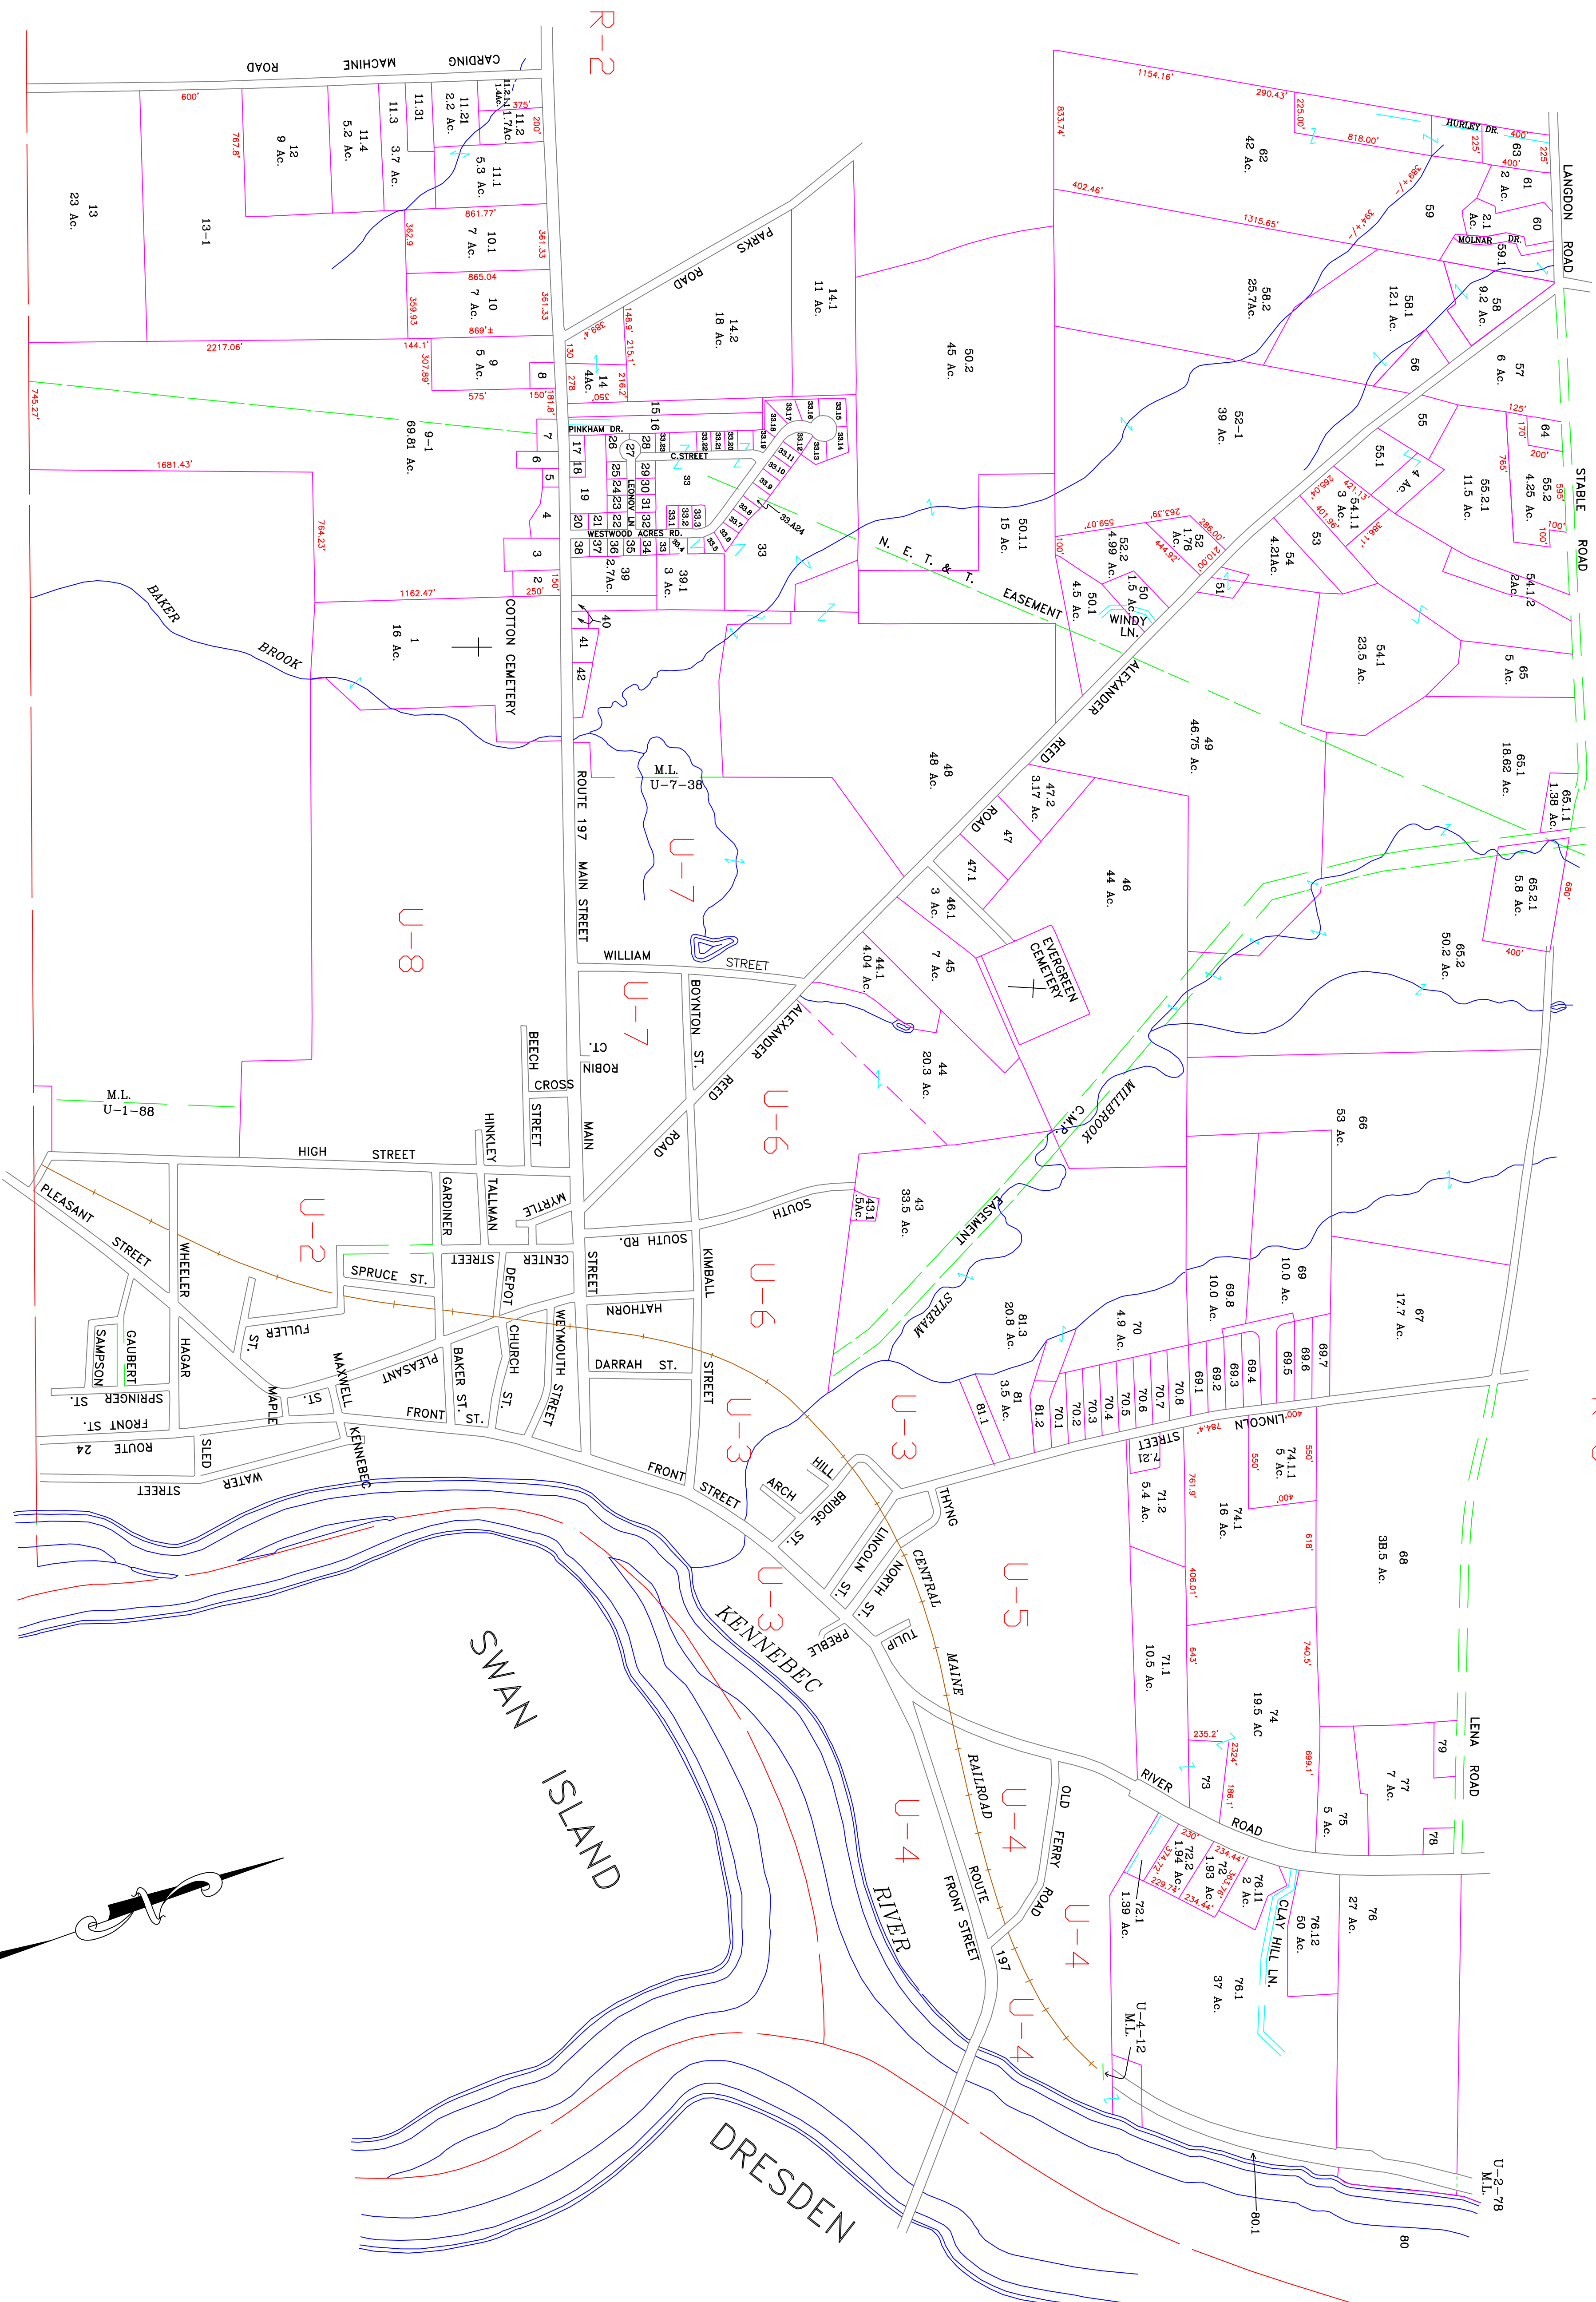

BOWDOINHAM

R-5

R-6

R-2

U-8

SWAN ISLAND  
KENNEBEC RIVER  
DRESDEN

R-1

PREPARED BY  
**DIRIGO SURVEYING**  
 Winthrop, Maine 923-3443

**LEGEND**  
 ADJACENT SHEET NO.  
 COMMON OWNERSHIP  
 DEVELOPMENT LOT NO.  
 SCALED DIMENSION

12  
 OR  
 1/4  
 ±

PROPERTY MAP  
**RICHMOND**  
 MAINE

UPDATED  
 03-14-2023