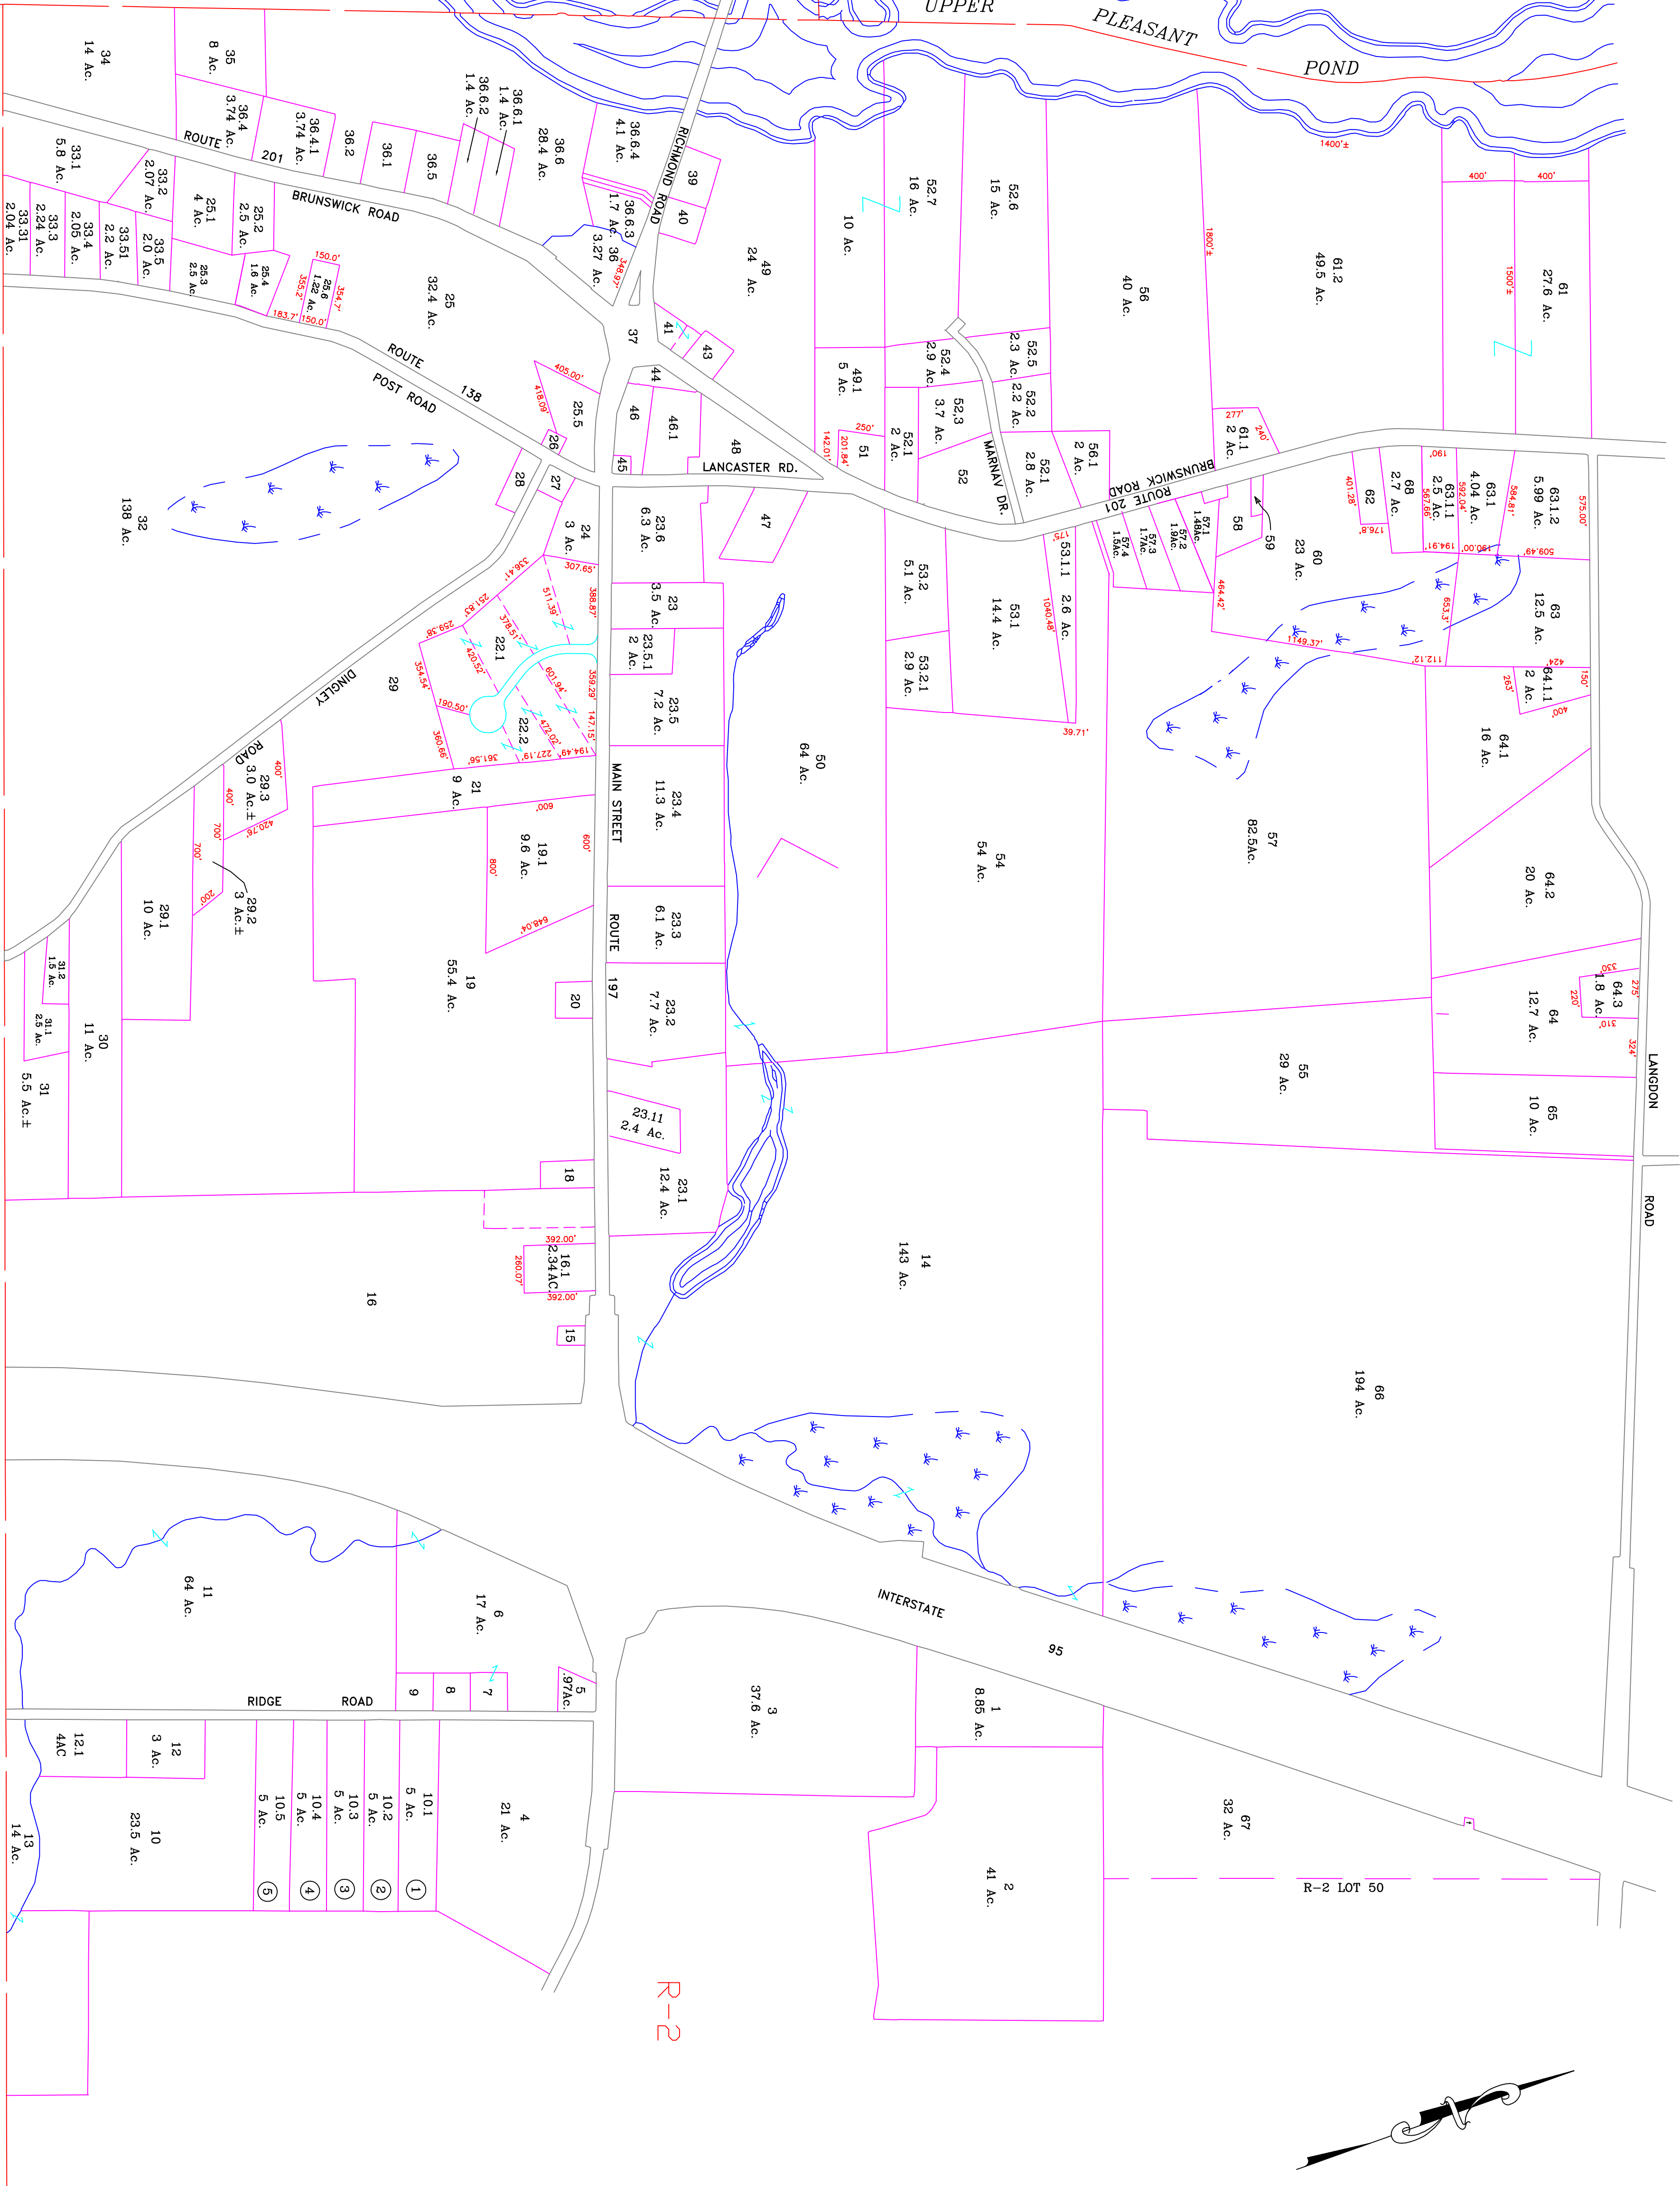

BOWDOIN

LITCHFIELD

UPPER PLEASANT POND

R-4

R-2

BOWDOINHAM

NO PARCEL 17, 38

PREPARED BY
DIRIGO SURVEYING
 Winthrop, Maine 923-3443

LEGEND
 ADJACENT SHEET NO.
 COMMON OWNERSHIP
 DEVELOPMENT LOT NO.
 SCALED DIMENSION

12
 OR
 ±

PROPERTY MAP
RICHMOND
 MAINE

UPDATED
 03-14-2023
R-3