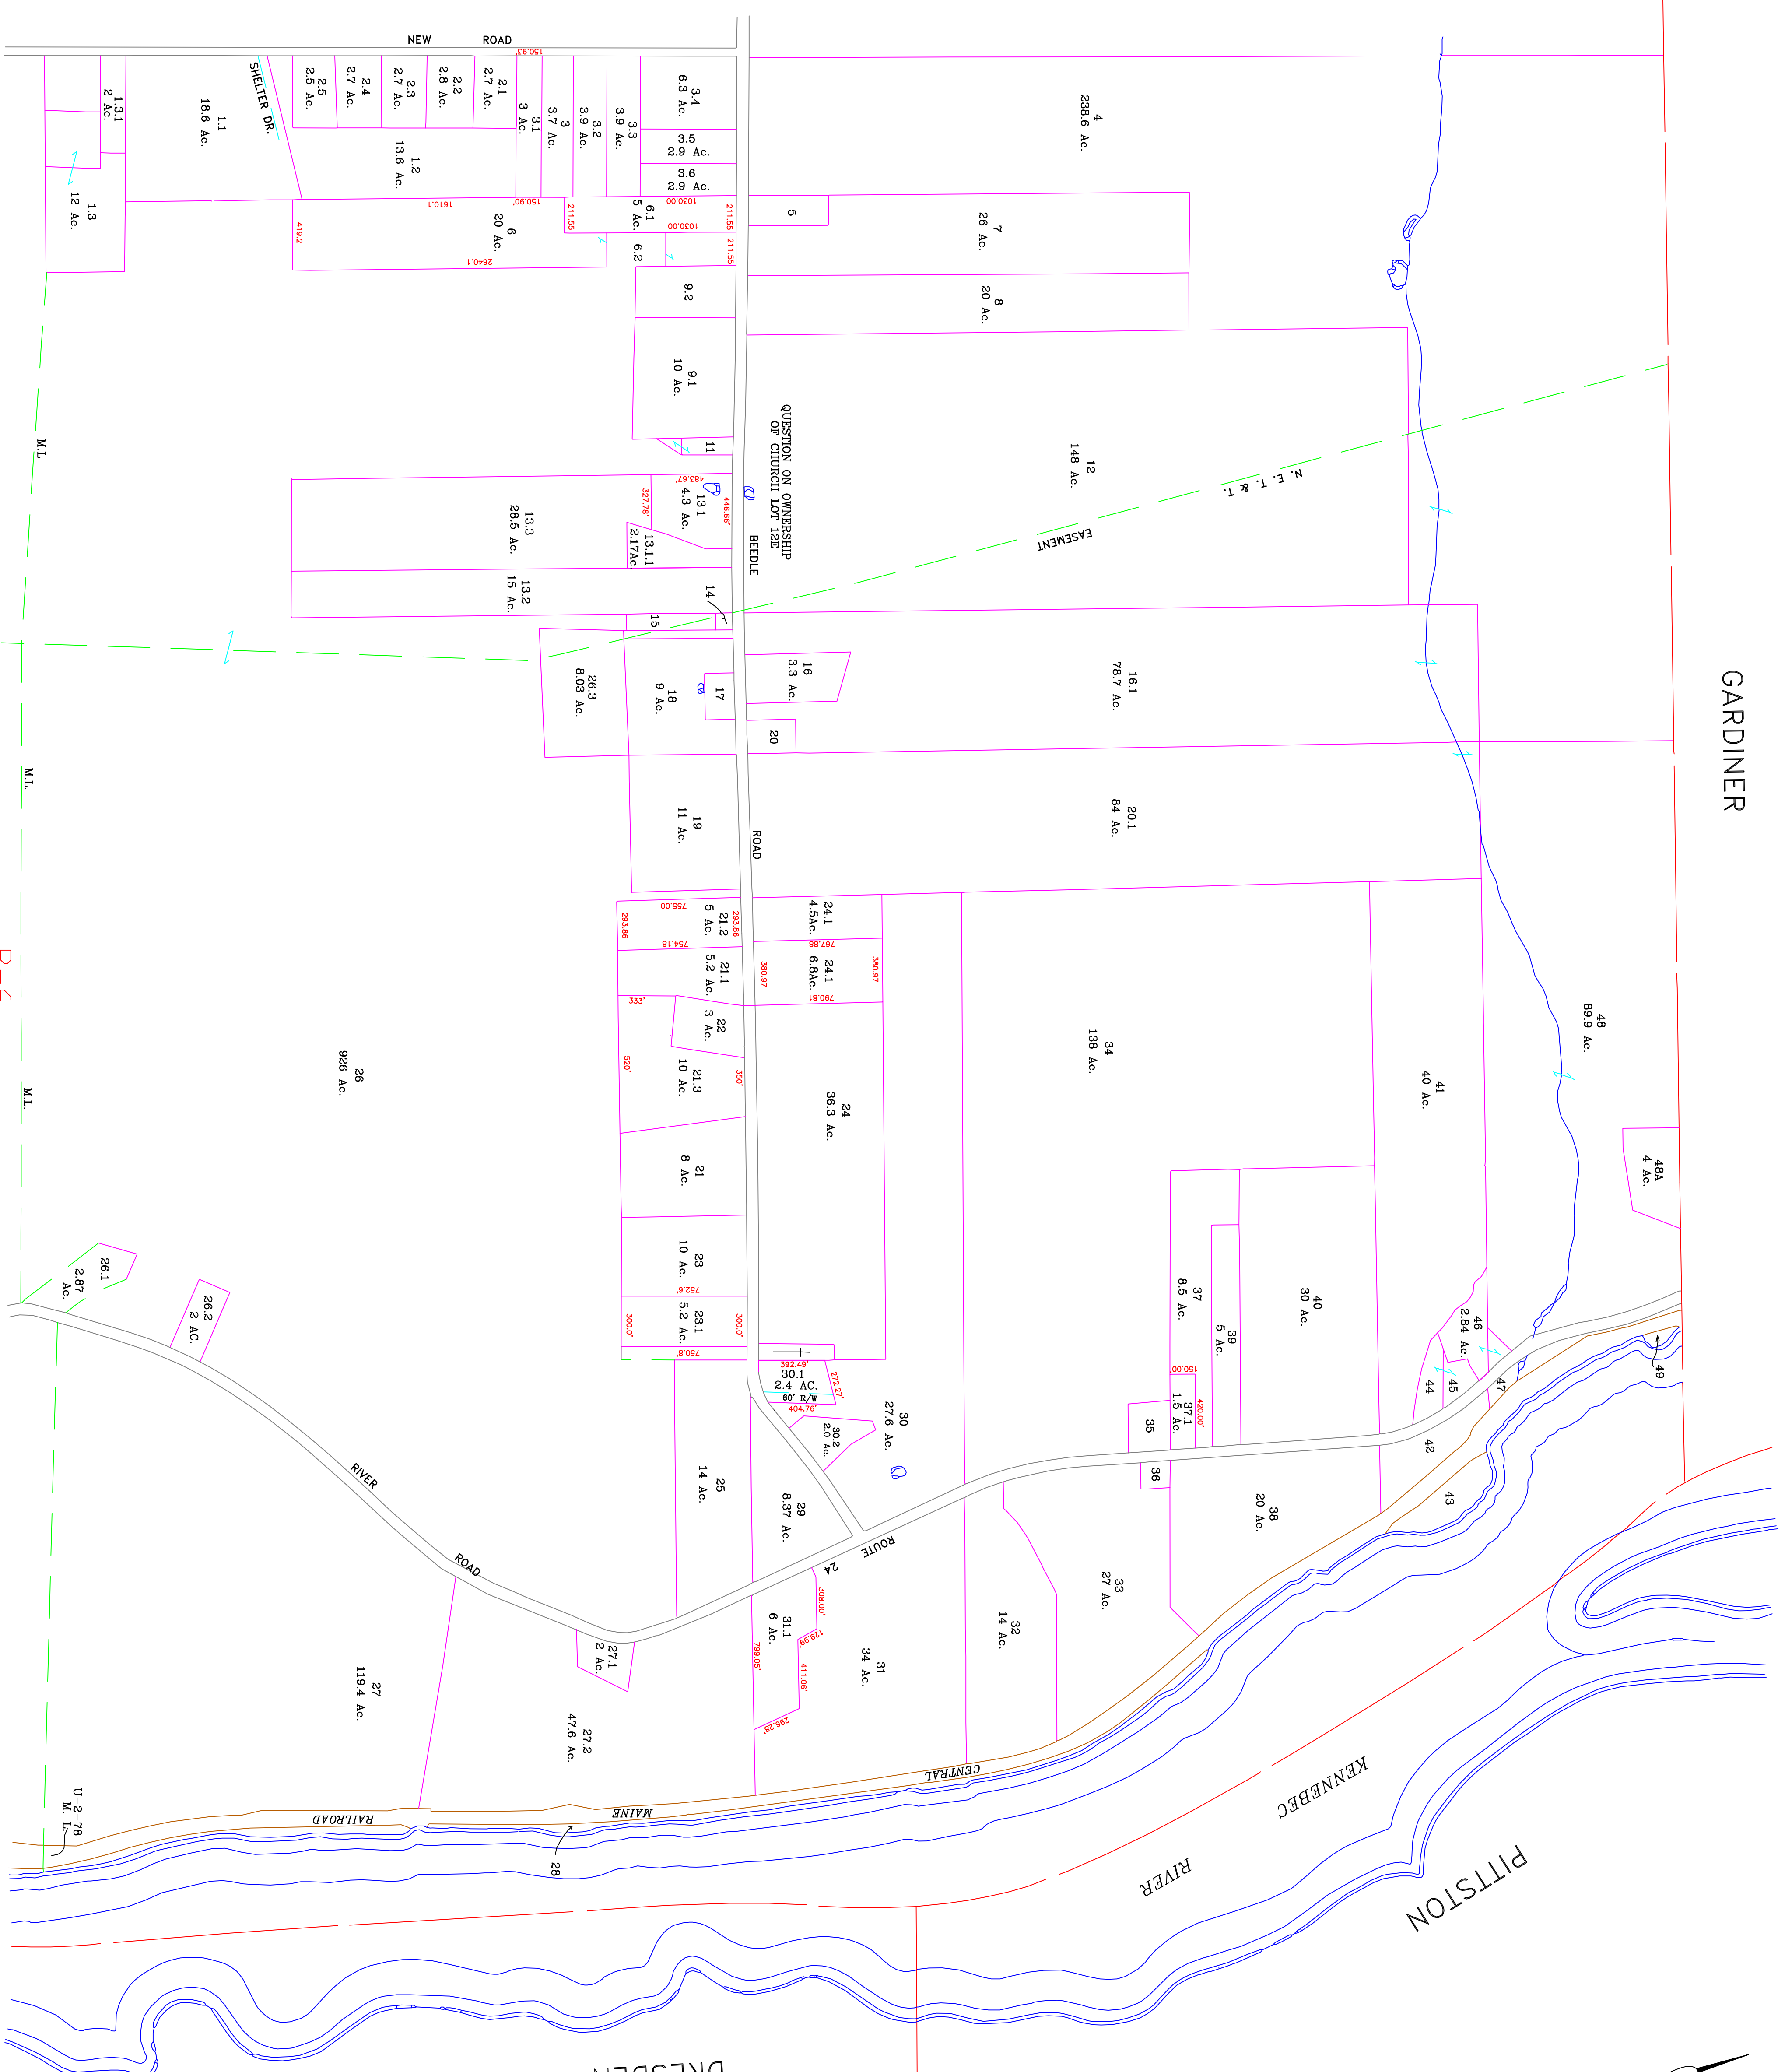

GARDINER

PITTSION RIVER

KENNEBEC RIVER

DRESDEN

R-3

R-6

NO PARCEL 10

PROPERTY MAP
RICHMOND
MAINE

LEGEND
 ADJACENT SHEET NO.
 COMMON OWNERSHIP
 DEVELOPMENT LOT NO.
 SCALED DIMENSION

PREPARED BY
DIRIGO SURVEYING
 Winthrop, Maine 923-3443

UPDATED
 03-14-2023
R-7