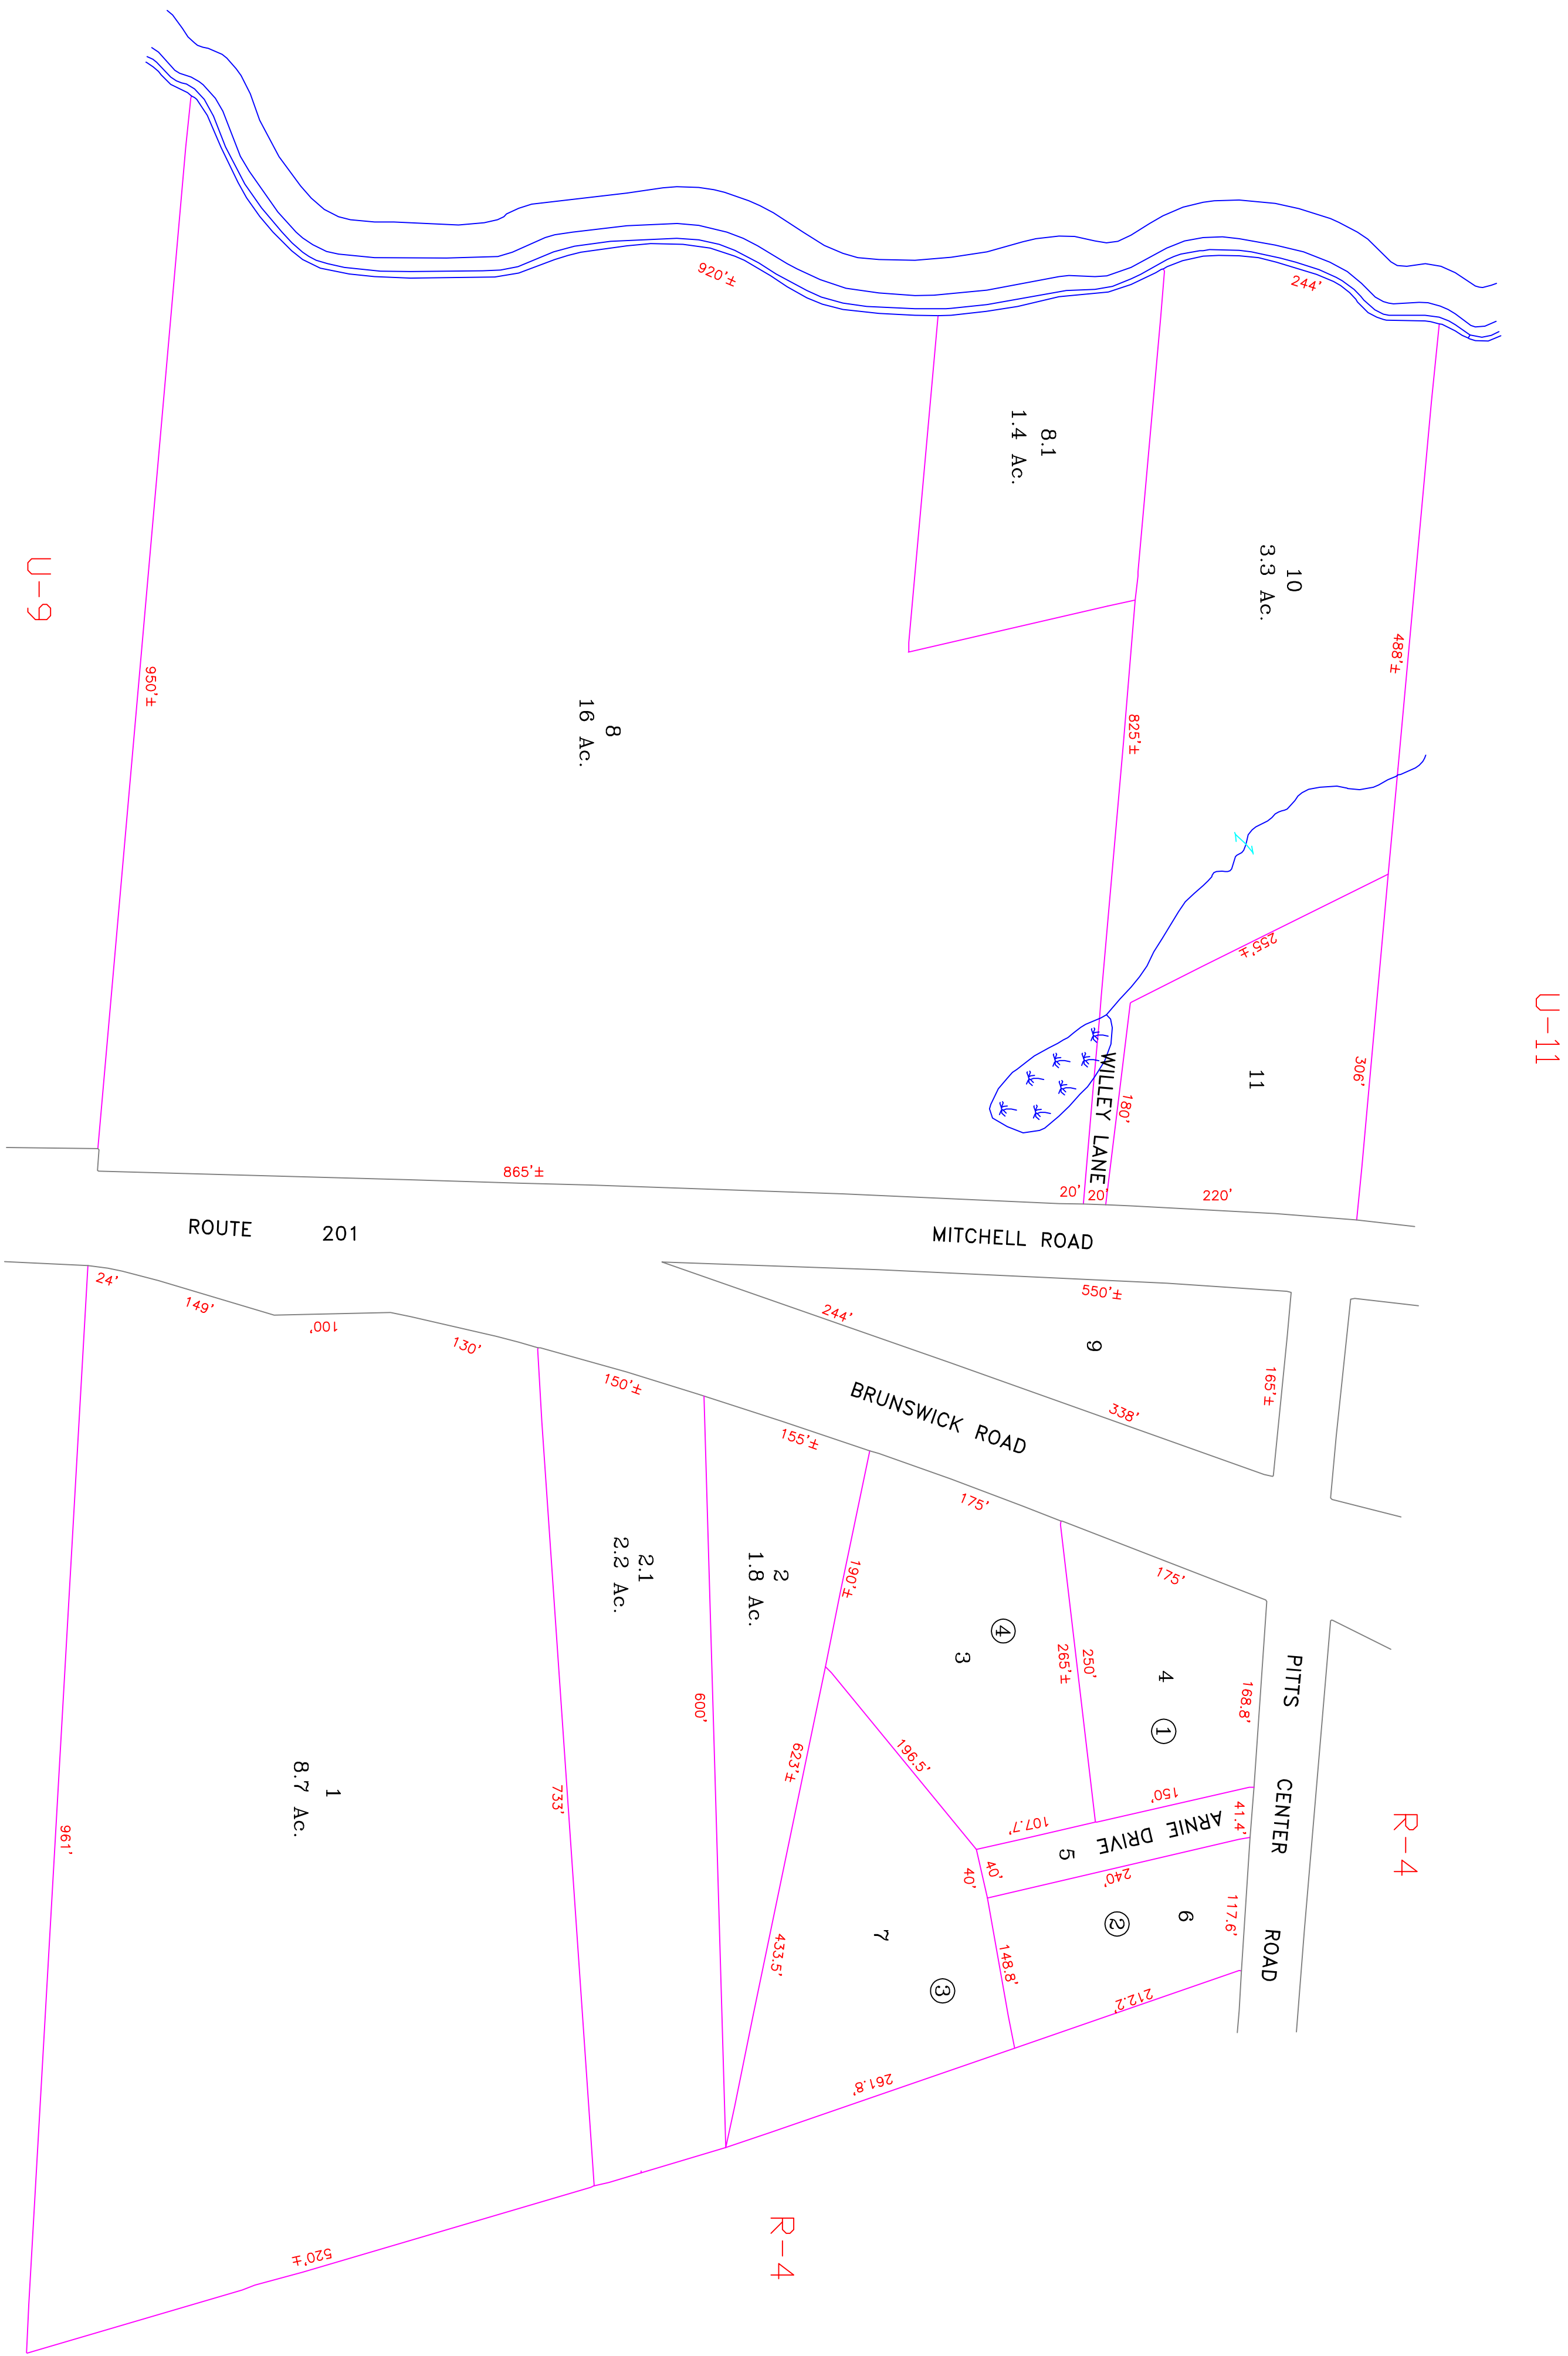

LITCHFIELD

UPPER PLEASANT POND

U-10

PREPARED BY
DIRIGO SURVEYING
 Winthrop, Maine 923-3443

LEGEND
 ADJACENT SHEET NO.
 COMMON OWNERSHIP
 DEVELOPMENT LOT NO.
 SCALED DIMENSION

12
 OR
 @
 ±

PROPERTY MAP
RICHMOND
 MAINE