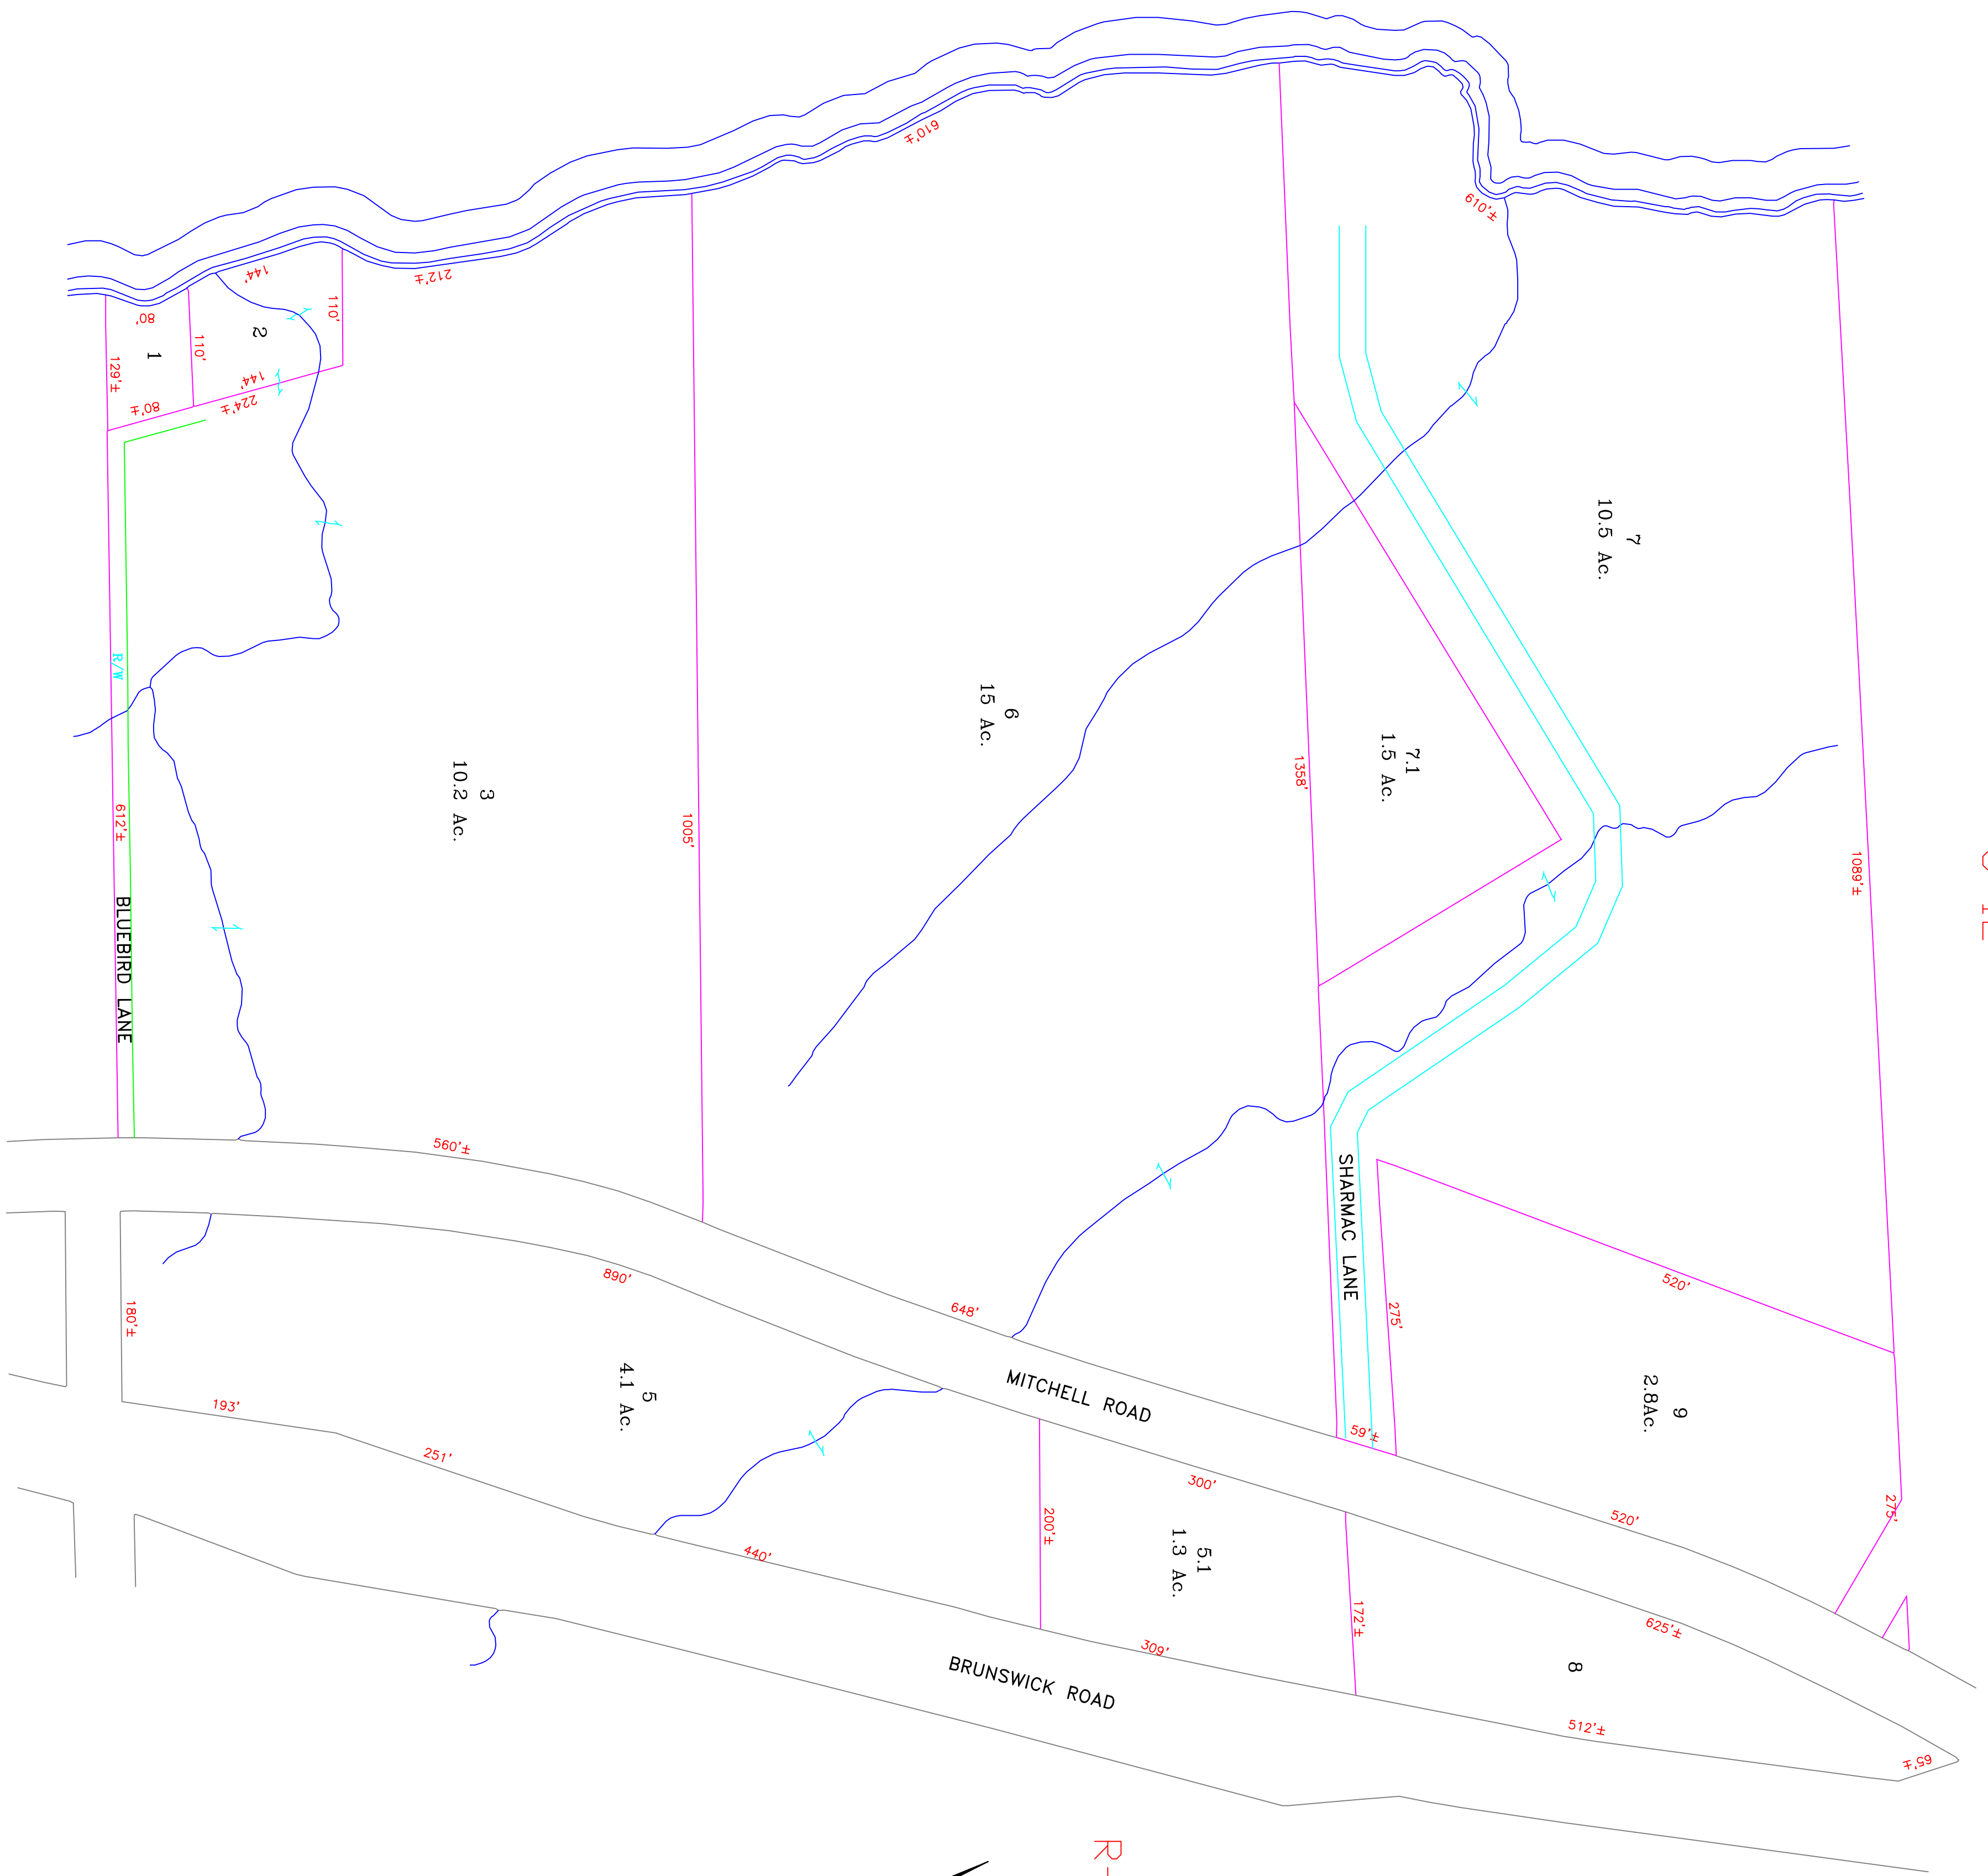

LITCHFIELD

UPPER PLEASANT POND

U-12

U-10

R-4

NO. PARCEL 4

PREPARED BY  
**DIRIGO SURVEYING**  
 Winthrop, Maine 923-3443

**LEGEND**  
 ADJACENT SHEET NO.  
 COMMON OWNERSHIP  
 DEVELOPMENT LOT NO.  
 SCALED DIMENSION

12  
 OR  
 @  
 ±

PROPERTY MAP  
**RICHMOND**  
 MAINE

UPDATED  
 03-14-2023  
**U-11**