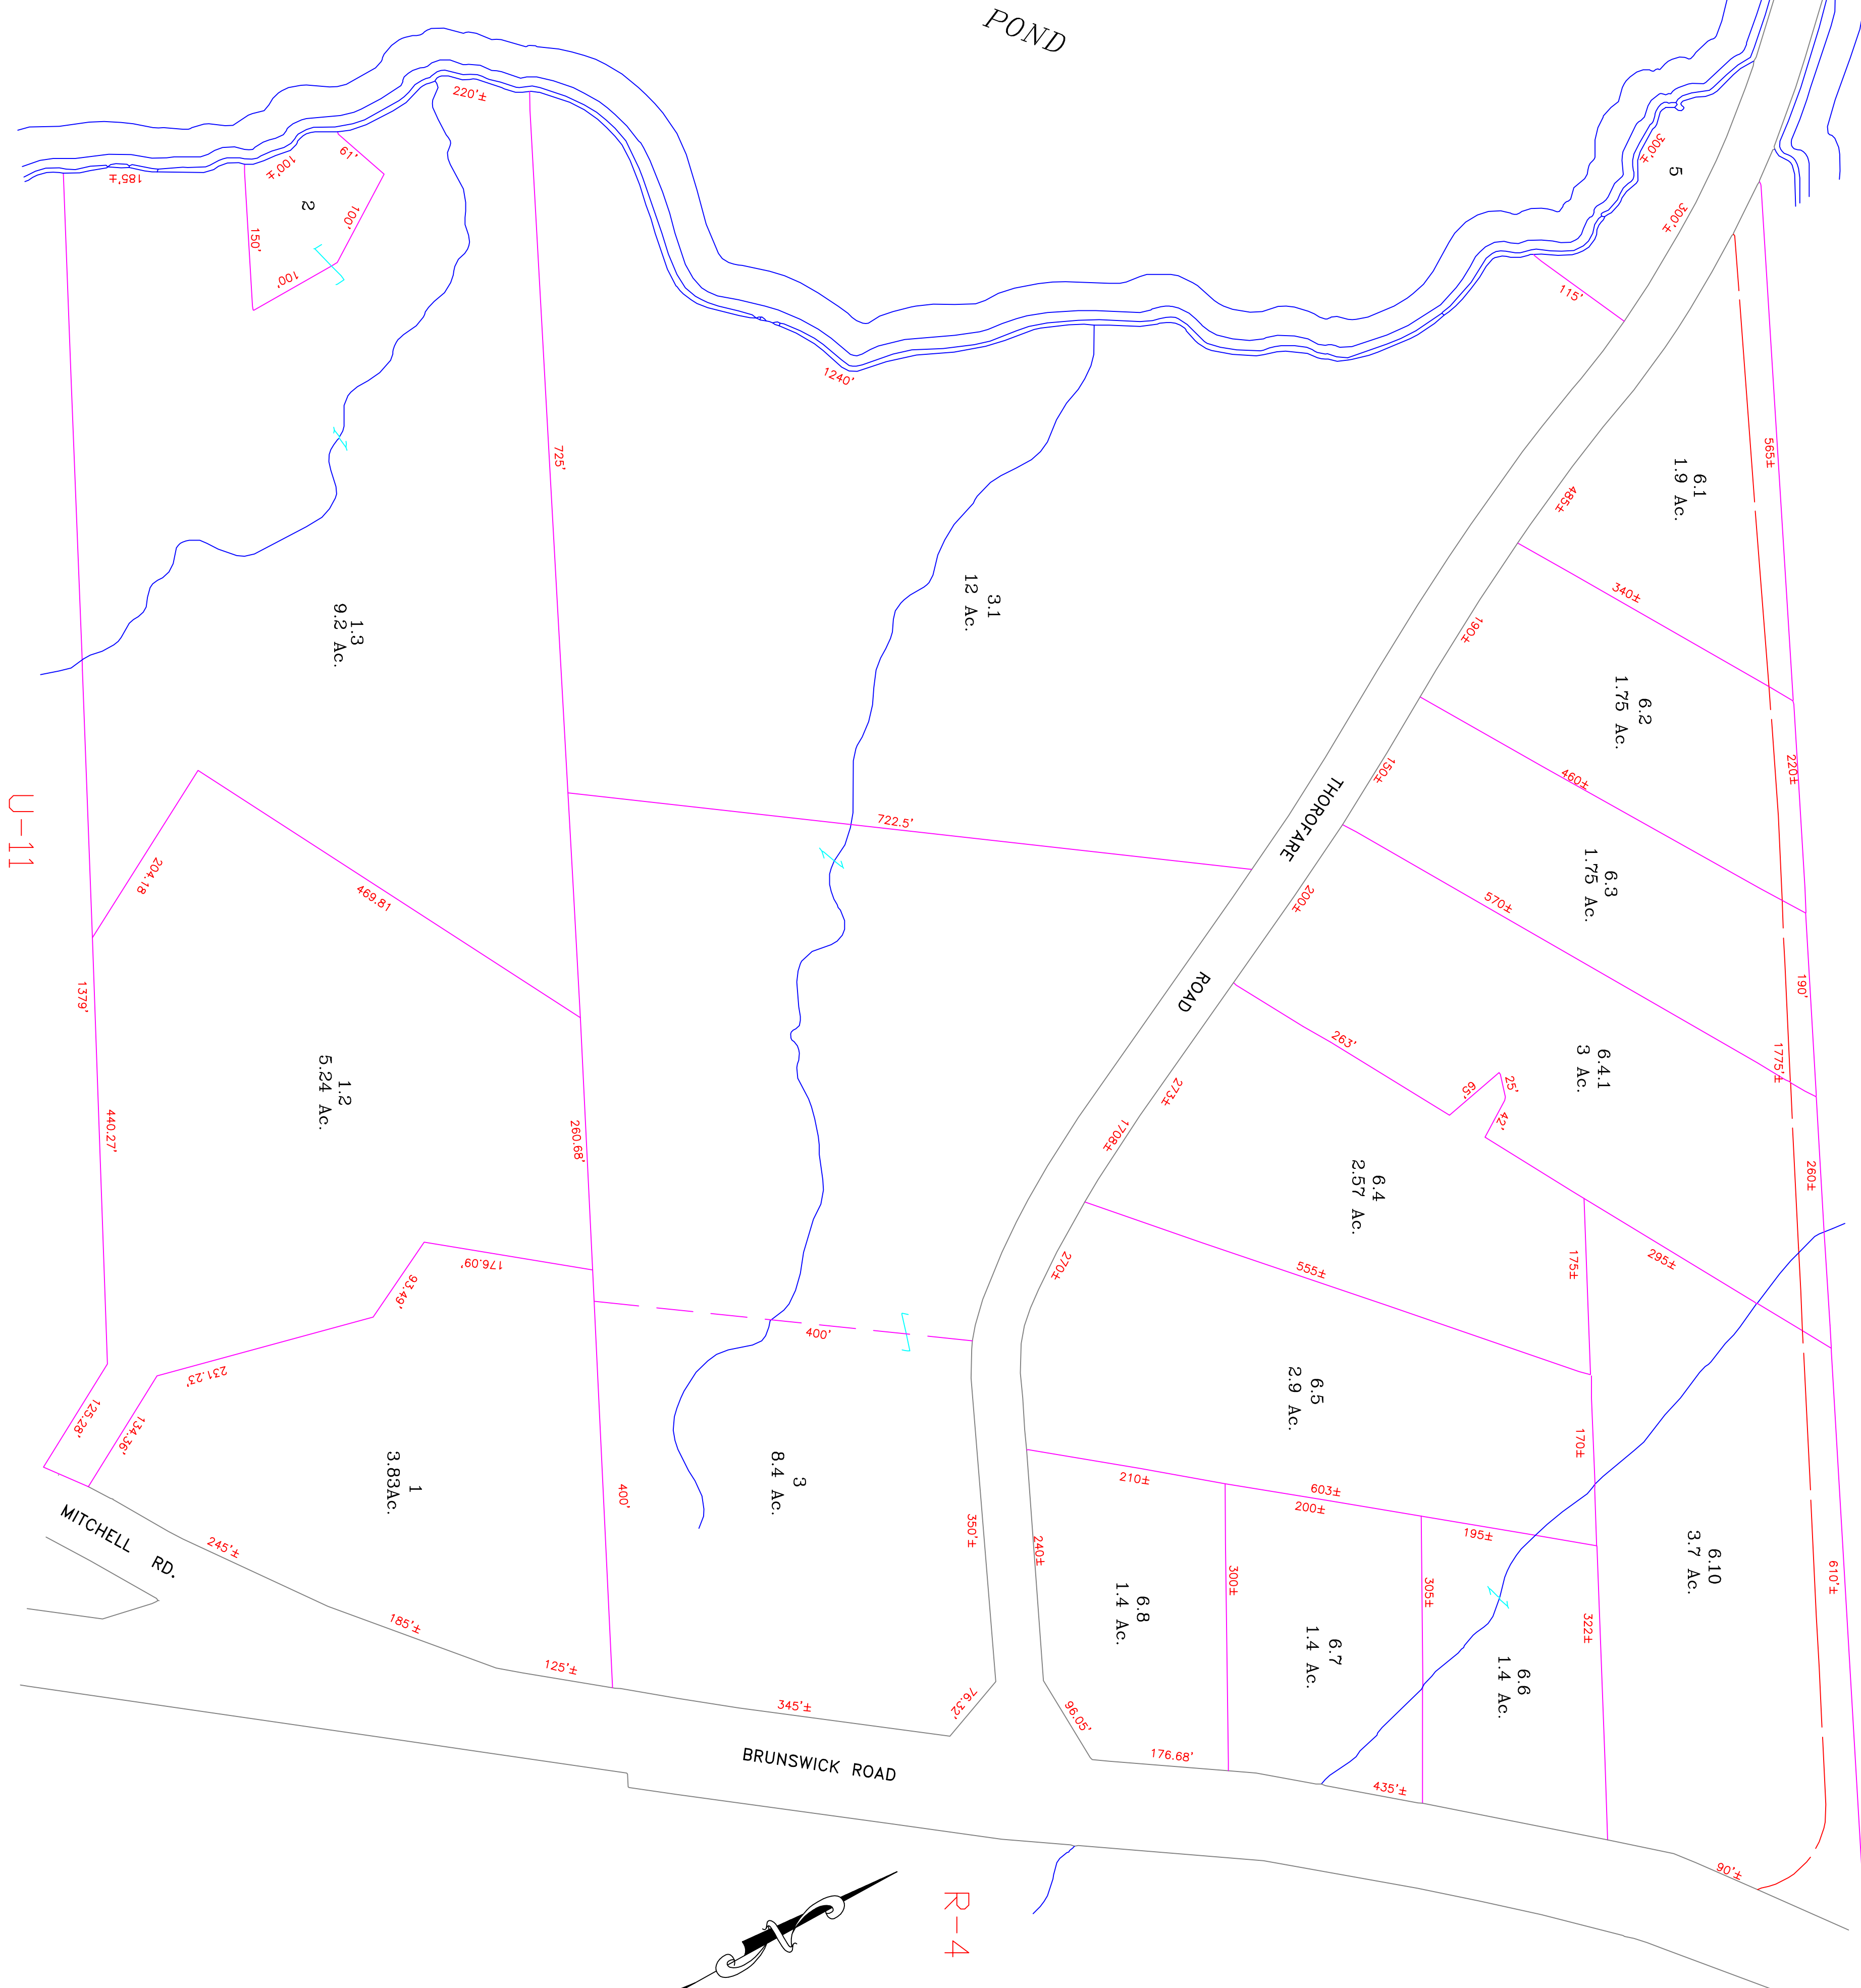

LITCHFIELD

UPPER PLEASANT POND

U-11

U-13

R-4

PREPARED BY  
**DIRIGO SURVEYING**  
 Winthrop, Maine 923-3443

**LEGEND**

ADJACENT SHEET NO.	12
COMMON OWNERSHIP	OR ^
DEVELOPMENT LOT NO.	@
SCALED DIMENSION	±

PROPERTY MAP  
**RICHMOND**  
 MAINE

UPDATED  
 03-14-2023  
**U-12**