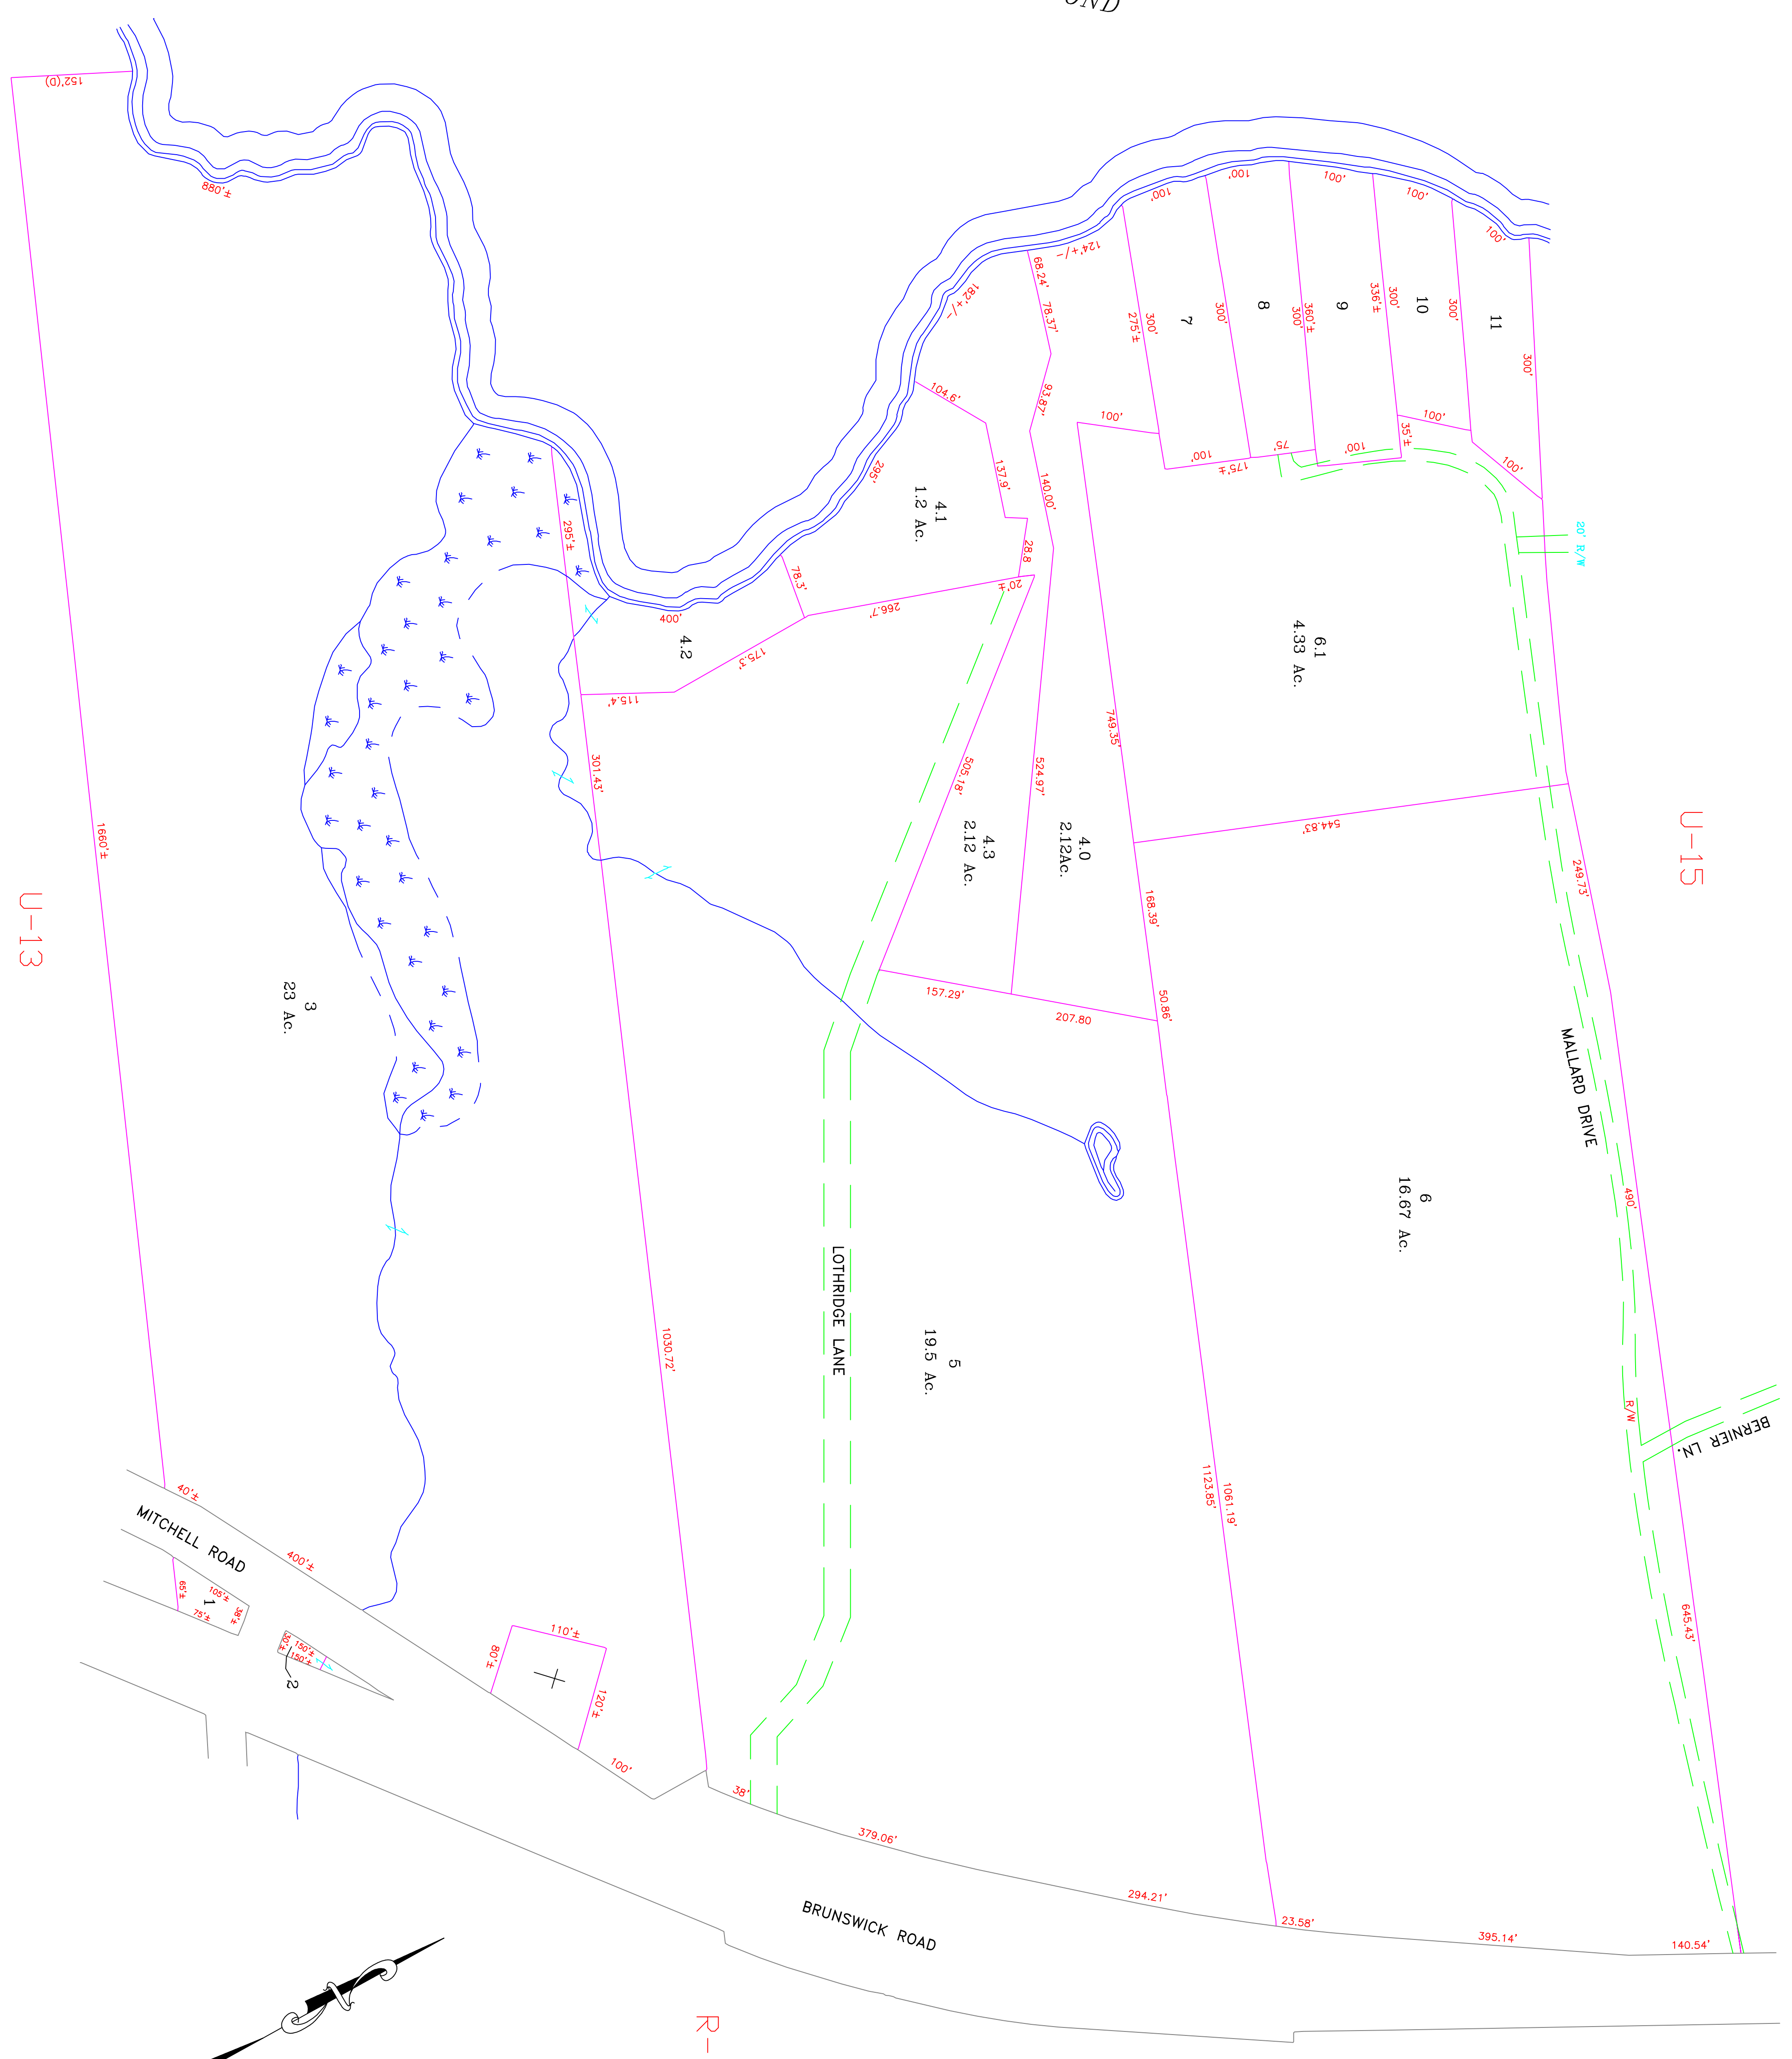

LITCHFIELD

PLEASANT

POND

U-13

U-15

R-9

U-14

PREPARED BY  
**DIRIGO SURVEYING**  
 Winthrop, Maine 923-3443

**LEGEND**  
 ADJACENT SHEET NO.  
 COMMON OWNERSHIP  
 DEVELOPMENT LOT NO.  
 SCALED DIMENSION

12  
 OR  
 @  
 ±

PROPERTY MAP  
**RICHMOND**  
 MAINE

UPDATED  
 03-14-2023