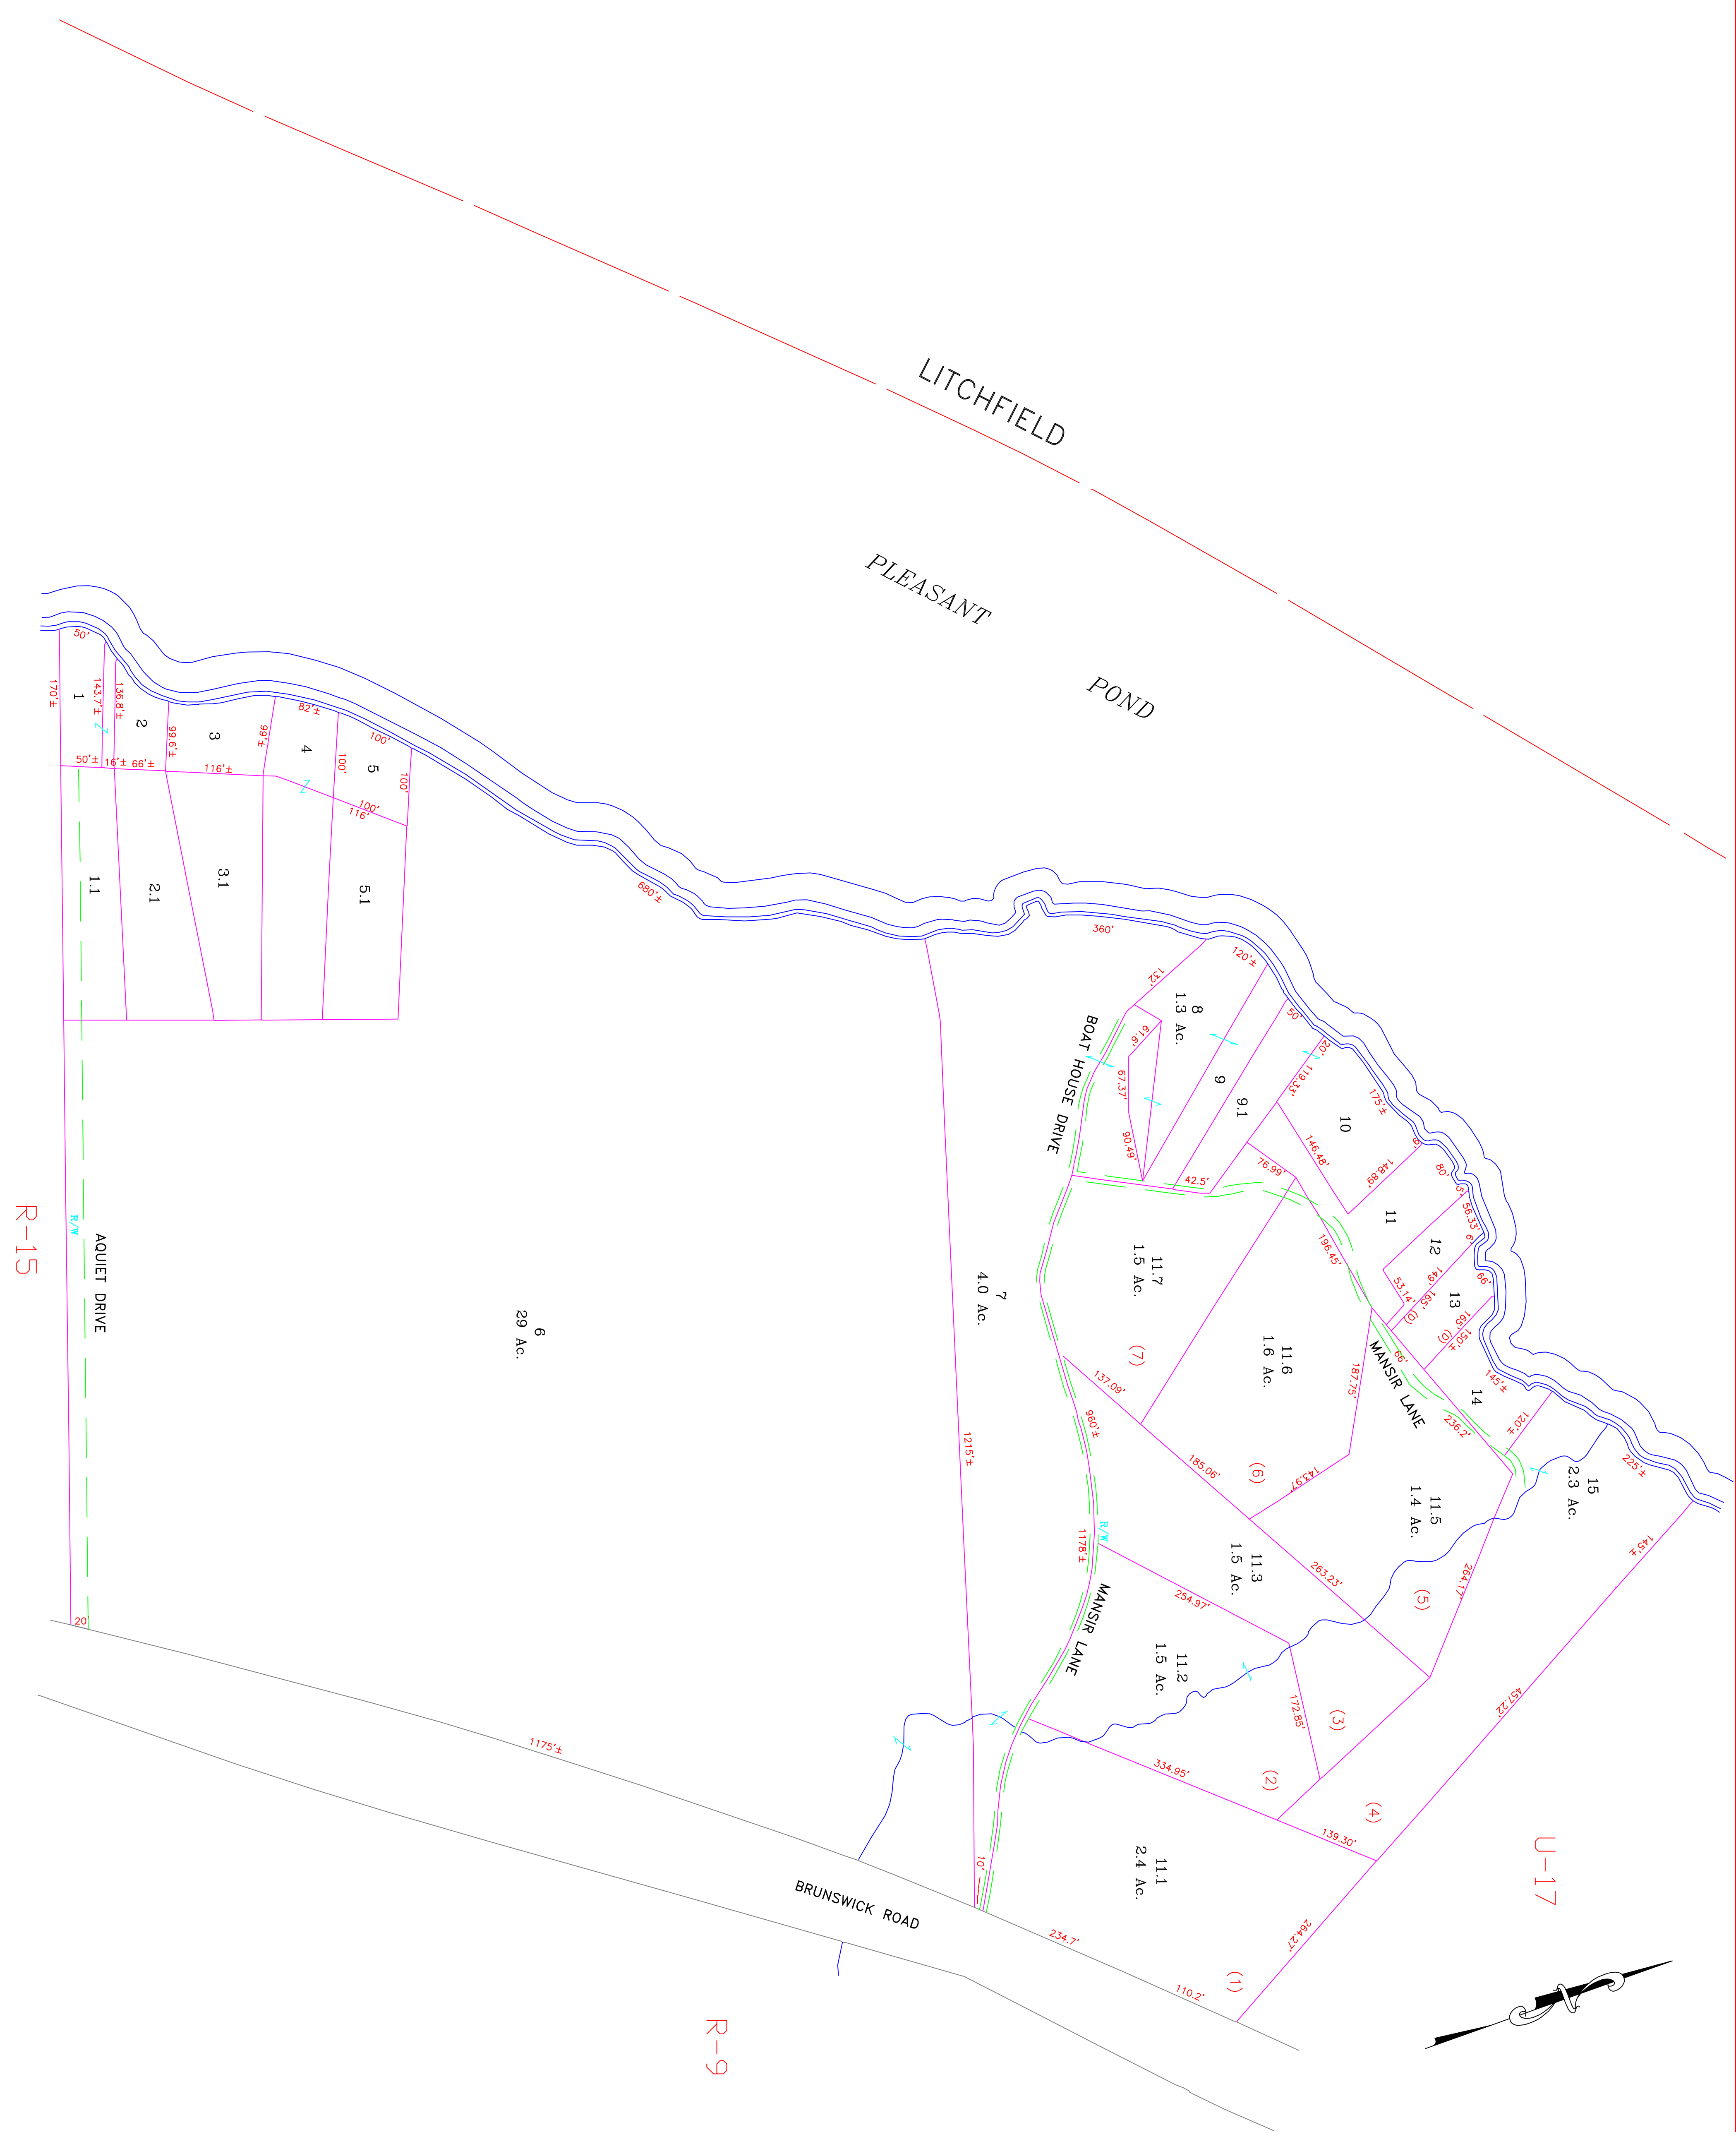

LITCHFIELD

PLEASANT POND

R-15

R-9

U-17

U-16  
 UPDATED  
 03-14-2023

PREPARED BY  
**DIRIGO SURVEYING**  
 Winthrop, Maine 923-3443

**LEGEND**  
 ADJACENT SHEET NO.  
 COMMON OWNERSHIP  
 DEVELOPMENT LOT NO.  
 SCALED DIMENSION

12  
 OR  
 @  
 ±

PROPERTY MAP  
**RICHMOND**  
 MAINE