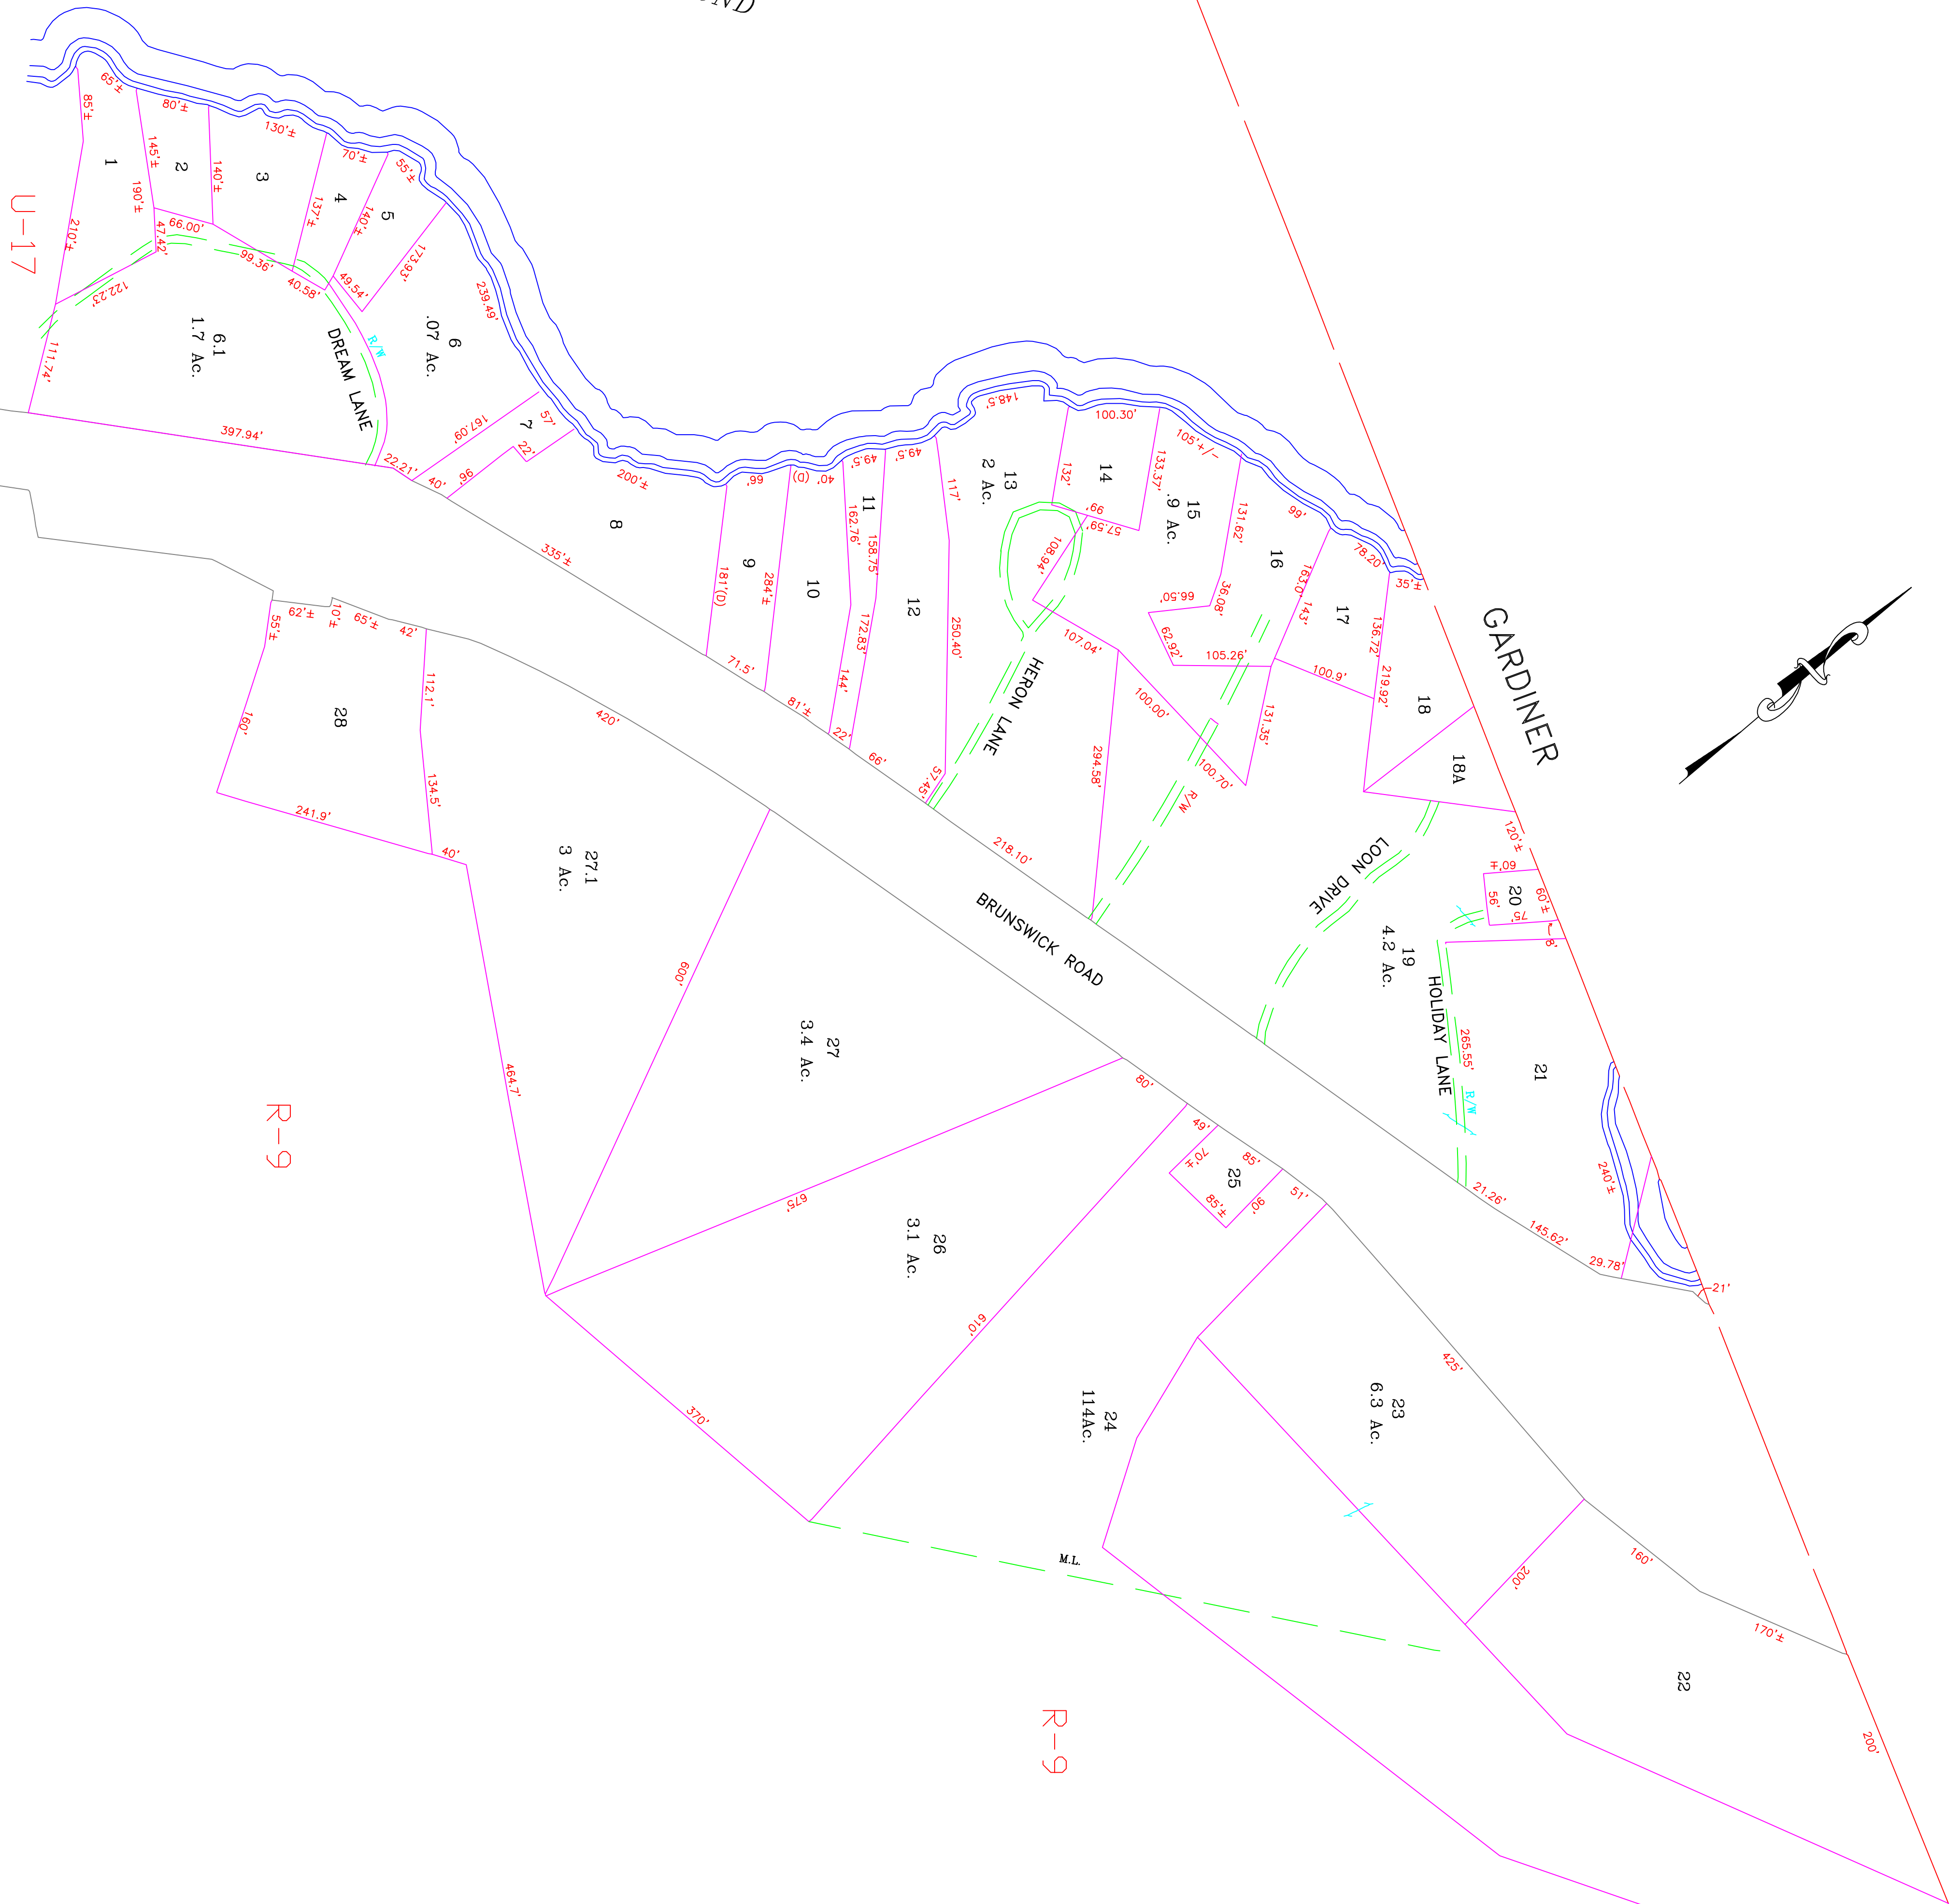

LITCHFIELD

PLEASANT POND

U-18

PREPARED BY
DIRIGO SURVEYING
 Winthrop, Maine 923-3443

LEGEND
 ADJACENT SHEET NO.
 COMMON OWNERSHIP
 DEVELOPMENT LOT NO.
 SCALED DIMENSION

12
 OR
 1/4
 @
 ±

PROPERTY MAP
RICHMOND
 MAINE